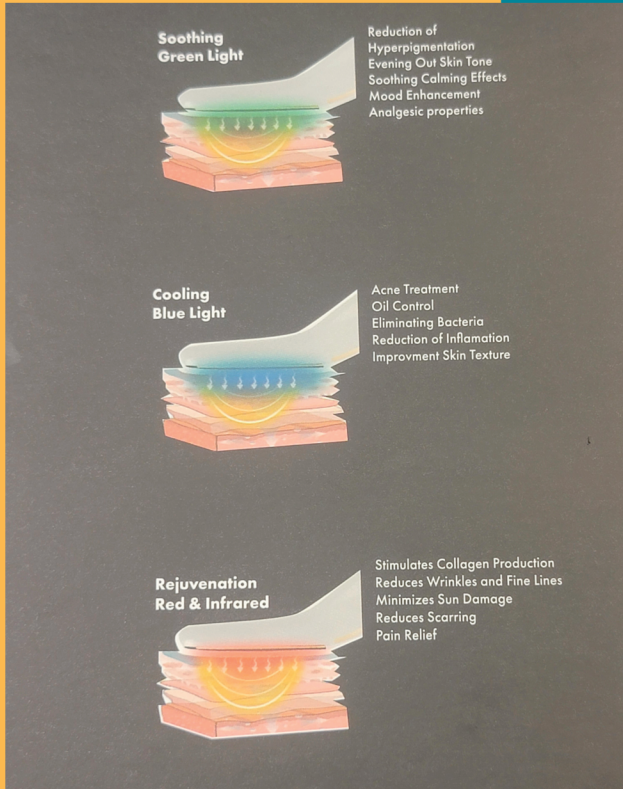

Eternitech

Sessions

Life Changing support

Session	Price	Duration
Eternitech	$30	9 mins

Sessions help with

- Varicose Veins
- Loose skin
- Youthful look
- Anti-aging
- Pain relief for Arthritis, back and neck pain, and joint pain

FDA Disclaimer: The statements made regarding this products have not been evaluated by the Food and Drug Administration. The efficacy of these products has not been confirmed by FDA-approved research. These products are not intended to diagnose, treat, cure or prevent any disease.