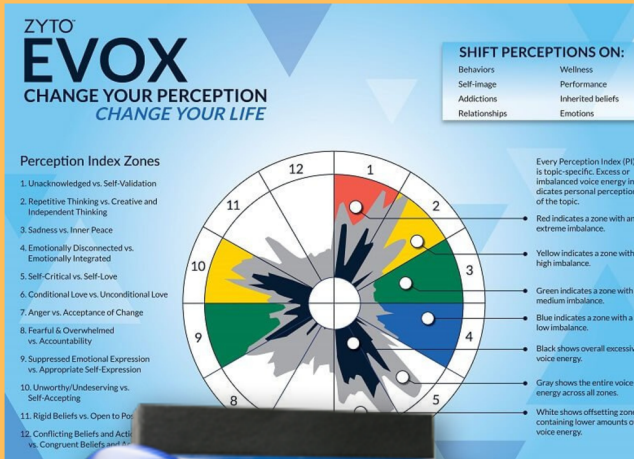

Zyto Evox

About

At Rise and Shine Wellness Center, we prioritize your overall wellbeing by offering a range of services that support both physical and emotional wellness. Through our Zyto Evox service we provides a comprehensive approach to your wellbeing, combining cutting-edge technology with a personalized wellness plan. We believe in holistic care, which is why our expert team also offers talk sessions to address your emotional and mental wellness needs. Whether you're looking for stress relief or a long-term wellness strategy, Rise and Shine Wellness Center is here to help you achieve your health goals. Join us on a journey to a healthier, happier you!

How Zyto Evox Reframing works

By creating a visual map of our client's perception about a specific topic such as wellness, relationships, work, athletic performance. The Zyto Evox can help aid in any aspect of life they would like to improve.

The clients speaks about his or her topic and the Zyto EVOX records the voice. finding energy. The energy is then plotted into a Perception Index. Then the client can visually see their image of their perception on a monitor.

We care

3731 Rainbow Drive Rainbow Dr. 35906
256.390.4877

riseandshinewellness.care

EVOX

- Topic Reframing
- Transgenerational Reframing
- Automated Scans
- Reports
- Music and light
- Zyto Remote

Sessions